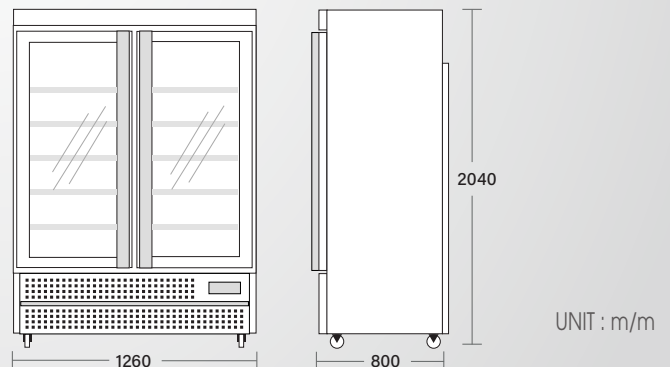

雙門 2 Door

此 RS 經典雙門玻璃展示櫃是對店鋪一個品質及耐久的選擇，足以應付繁忙商店的需求。
The Ruyei Shing classic two door showcase is a quality and durable and durable choice to your store.
Equipped to stand up to the demand of a busy store.

產品特點：

- 內置 LED 照明
- 多至 10 塊可調層網
- 鋁價錢牌
- 滑輪
- 發熱防霧玻璃門
- 電子溫控顯示
- 自動溶雪
- 回力門
- 開門定於 90 度角
- 可更換門膠邊
- 自動化水盤
- 無 CFC 雪種

Product Feature:

- Internal LED lighting
- Up to 10 adjustable heavy duty PVC coated shelves
- Aluminum ticket bars
- Castors
- Multi-paned heated glass
- Digital controller with temperature display
- Automatic de-frost
- Self-closing door
- Doorstopper
- Replaceable door seals
- Self-evaporating water tray
- CFC free refrigerant

型號 Model	容量 Volume (L)	溫度範圍 Temperature	尺寸(闊 x 深 x 高) Dimension (WxDxH) m/m	功率 Horse Power (HP)	制冷劑 CFC Free Refrigerant	電源供應 Power Supply	附件 Accessories
RS-S2003UNC	970	+3~+8°C	1260 x 800 x 2040	1/2	R134a	220V	10 片層網
RS-S2004UNF	970	-16~-20°C	1260 x 800 x 2040	1 1/2	R404A		10 Adjustable Shelves