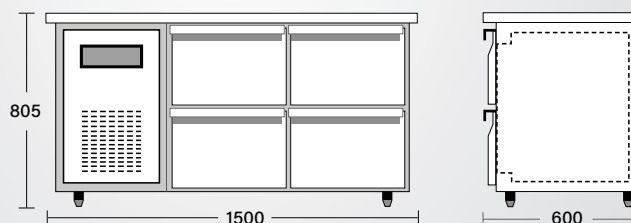

不銹鋼抽屜 St/steel Drawer

方便易用的不銹鋼抽屜工作台。不銹鋼製造，提升專業廚房的品質和耐用度。

The Stainless Steel refrigerated work counter comes with user-friendly drawer style. Made with stainless steels, this model is a quality and durable add-on to any professional kitchens.

UNIT : m/m

產品特點：

- 電子溫控顯示
- 自動溶雪
- 可更換門膠邊
- 調整腳
- 可拆式濾網
- 無 CFC 雪種

Product Feature:

- Shielded digital controller with temperature display
- Automatic de-frost
- Replaceable door seals
- Adjustable stands
- Washable condenser filter
- CFC free refrigerant

型號 Model	容量 Volume (L)	溫度範圍 Temperature	尺寸(闊 x 深 x 高) Dimension (WxDxH) m/m	功率 Horse Power (HP)	制冷劑 CFC Free Refrigerant	電源供應 Power Supply	附件 Accessories
RS-TD005C-1	300	+3 ~ +8°C	1500 x 600 x 805	1/4	R134a	220V / 185W	4 Drawers