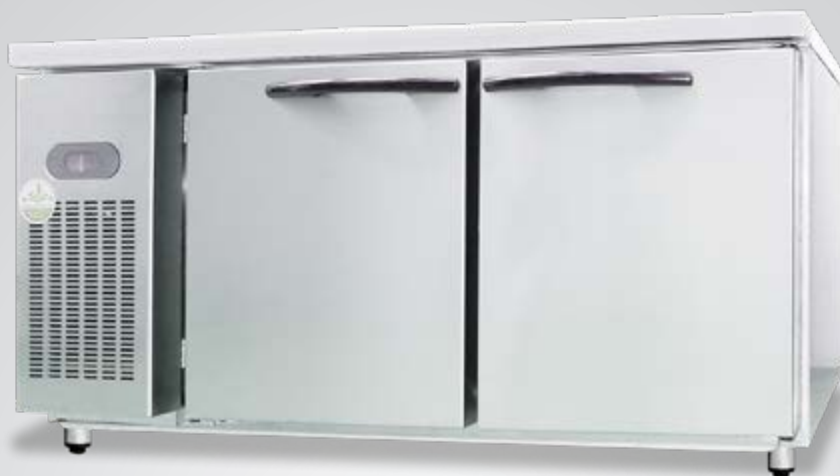

不銹鋼工作台 St/steel Counter

不銹鋼冷藏工作台的強力風冷系統和不銹鋼機身提供卓越品質、絕緣和耐用性。

The Stainless Steel refrigerated work counter are installed with powerful air-cooled system and stainless steels compartment bodies to give exceptional quality, insulation and durability.

UNIT : m/m

產品特點：

- 可調層網
- 電子溫控顯示
- 自動溶雪
- 可更換門膠邊
- 調整腳
- 可拆式濾網
- 無 CFC 雪種

Product Feature:

- Adjustable heavy duty PVC coated shelves
- Shielded digital controller with temperature display
- Automatic de-frost
- Replaceable door seals
- Adjustable stands
- Washable condenser filter
- CFC free refrigerant

型號 Model	容量 Volume (L)	溫度範圍 Temperature	尺寸(闊 x 深 x 高) Dimension (WxDxH) m/m	功率 Horse Power (HP)	制冷劑 CFC Free Refrigerant	電源供應 Power Supply	附件 Accessories
RS-T004C-1	200	+3 ~ +8°C	1200 x 600 x 805	1/4	R134a	220V / 185W	2 Adjustable Shelves
RS-T005C-1	300	+3 ~ +8°C	1500 x 600 x 805	1/4	R134a	220V / 185W	2 Adjustable Shelves
RS-T006C-1	400	+3 ~ +8°C	1800 x 600 x 805	1/4	R134a	220V / 185W	3 Adjustable Shelves
RS-T007C-1	500	+3 ~ +8°C	2100 x 600 x 805	1/3	R134a	220V / 250W	3 Adjustable Shelves
RS-T008C-1	600	+3 ~ +8°C	2400 x 600 x 805	1/2	R134a	220V / 375W	3 Adjustable Shelves
RS-T004F-1	200	-5 ~ -10°C	1200 x 600 x 805	1/4	R404A	220V / 185W	2 Adjustable Shelves
RS-T005F-1	300	-5 ~ -10°C	1500 x 600 x 805	5/8	R404A	220V / 468W	2 Adjustable Shelves
RS-T006F-1	400	-5 ~ -10°C	1800 x 600 x 805	5/8	R404A	220V / 468W	3 Adjustable Shelves
RS-T007F-1	500	-5 ~ -10°C	2100 x 600 x 805	3/4	R404A	220V / 562W	3 Adjustable Shelves
RS-T008F-1	600	-5 ~ -10°C	2400 x 600 x 805	3/4	R404A	220V / 562W	3 Adjustable Shelves