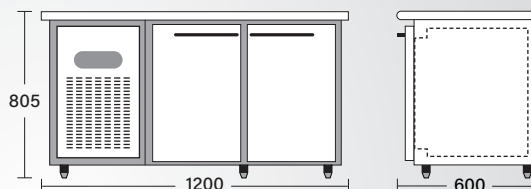

不銹鋼工作台 St/steel Counter

不銹鋼冷藏工作台的強力風冷系統和不銹鋼機身提供卓越品質、絕緣和耐用性。

The Stainless Steel refrigerated work counter are installed with powerful air-cooled system and stainless steels compartment bodies to give exceptional quality, insulation and durability.

UNIT : m/m

產品特點：

- 可調層網
- 電子溫控顯示
- 自動溶雪
- 可更換門膠邊
- 調整腳
- 可拆式濾網
- 無 CFC 雪種

Product Feature:

- Adjustable heavy duty PVC coated shelves
- Shielded digital controller with temperature display
- Automatic de-frost
- Replaceable door seals
- Adjustable stands
- Washable condenser filter
- CFC free refrigerant

型號 Model	容量 Volume (L)	溫度範圍 Temperature	尺寸(闊 x 深 x 高) Dimension (WxDxH) m/m	功率 Horse Power (HP)	制冷劑 CFC Free Refrigerant	電源供應 Power Supply	附件 Accessories
RS-T004C-1	200	+3 ~ +8°C	1200 x 600 x 805	1/4	R134a	220V / 185W	2 Adjustable Shelves
RS-T005C-1	300	+3 ~ +8°C	1500 x 600 x 805	1/4	R134a	220V / 185W	2 Adjustable Shelves
RS-T006C-1	400	+3 ~ +8°C	1800 x 600 x 805	1/4	R134a	220V / 185W	3 Adjustable Shelves
RS-T007C-1	500	+3 ~ +8°C	2100 x 600 x 805	1/3	R134a	220V / 250W	3 Adjustable Shelves
RS-T008C-1	600	+3 ~ +8°C	2400 x 600 x 805	1/2	R134a	220V / 375W	3 Adjustable Shelves
RS-T004F-1	200	-5 ~ -10°C	1200 x 600 x 805	1/4	R404A	220V / 185W	2 Adjustable Shelves
RS-T005F-1	300	-5 ~ -10°C	1500 x 600 x 805	5/8	R404A	220V / 468W	2 Adjustable Shelves
RS-T006F-1	400	-5 ~ -10°C	1800 x 600 x 805	5/8	R404A	220V / 468W	3 Adjustable Shelves
RS-T007F-1	500	-5 ~ -10°C	2100 x 600 x 805	3/4	R404A	220V / 562W	3 Adjustable Shelves
RS-T008F-1	600	-5 ~ -10°C	2400 x 600 x 805	3/4	R404A	220V / 562W	3 Adjustable Shelves