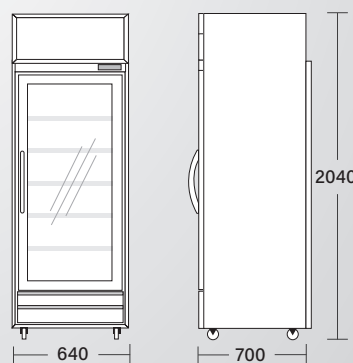

單門 Single Door

用上高級鋁質門框及白色粉末塗層鍍鋅鋼板，此單門展示櫃定能引起顧客的目光。

Designed with premium aluminum frame and white powder coated galvanized steel, this single door showcase is a striking chiller that draws customer attentions.

產品特點：

- 內置照明
- 多至 5 塊可調層網
- 鋁價錢牌
- 滑輪
- 發熱防霧玻璃門
- 電子溫控顯示
- 自動溶雪
- 回力門較
- 開門定於 90 度角
- 可更換門膠邊
- 自動化水盤
- 無 CFC 雪種

Product Feature:

- Internal lighting
- Up to 5 adjustable heavy duty PVC coated shelves
- Aluminum ticket bars
- Castors
- Multi-paned heated glass
- Digital controller with temperature display
- Automatic de-frost
- Self-closing door
- Doorstopper
- Replaceable door seals
- Self-evaporating water tray
- CFC free refrigerant

UNIT : m/m

型號 Model	容量 Volume (L)	溫度範圍 Temperature	尺寸(闊 x 深 x 高) Dimension (WxDxH) m/m	功率 Horse Power (HP)	制冷劑 CFC Free Refrigerant	電源供應 Power Supply	附件 Accessories
RS-S2002C	500	+3 ~ +8	640 x 700 x 2040	1/4	R134a	220V / 440W	5 片層網
RS-S2002F	500	-16 ~ -20°C	640 x 700 x 2040	5/8	R404A	220V / 770W	5 Adjustable Shelves