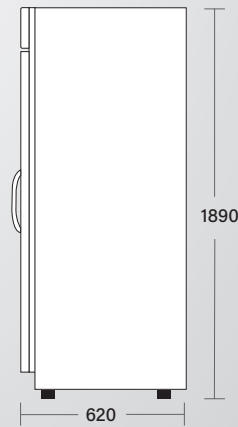

後置單門 Single Door 407L

此後置單門展示櫃配上燈箱，及防霧玻璃門，是小店的最佳選擇。

The 407L single door chiller equipped with perpetual motion fan and roll bond evaporator illustrates a modern, well-specified glass door chiller. Top panel canopy illumination also available on request!

UNIT : m/m

型號 Model	容量 Volume (L)	溫度範圍 Temperature	尺寸(闊 x 深 x 高) Dimension (WxDxH) m/m	功率 Horse Power (HP)	制冷劑 CFC Free Refrigerant	電源供應 Power Supply	附件 Accessories
RS-S1014AC	407	+3~+8°C	600 x 620 x 1890	1/4	R134a	220V / 440W	5 片層網 5 Adjustable Shelves